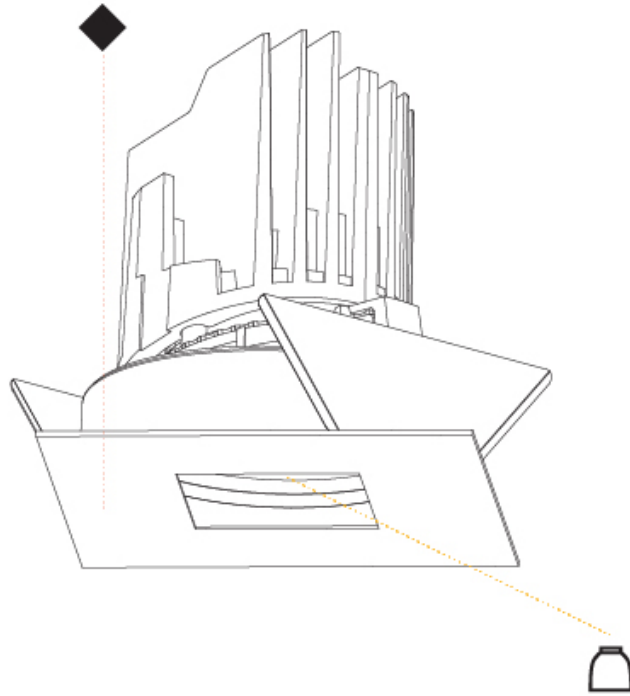

BIONIQ SQUARE PINHOLE RECESSED

A35377-

PROJECT

TYPE

SPECIFIER

QUANTITY

DATE

A