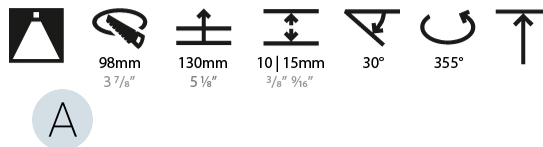

PHYSICAL

Shape: Square
Length (mm): 107
Length (in): 4 3/16
Width (mm): 107
Width (in): 4 3/16
Depth (mm): 112
Depth (in): 4 7/16
Ceiling Thickness (mm): 10 / 12.5 / 15
Ceiling Thickness (in): 3/8 or 1/2 or 9/16
Min. Recessing Depth (mm): 130
Min. Recessing Depth (in): 5 1/8
Light Distribution: Adjustable / Downlight
Weight (kg): 0.479
Weight (lbs): 1.06
Fixture Finish: SSR / BKV / CWI / CRY / HAB / LAG / UFT / ITA / RUA / RUR / MIC / FTG / MYG / TWT / LOD / PUS / FRO / FUP / KIA / POP / BLS / SPG / MEY / GOH / GUM / CHC / COM / ABZ / JAG / OBR / MOS / ROR
Fixture Material: Aluminum Die Cast
Cut-out Measurements: 98mm / 3 7/8"

ELECTRICAL

Lamp Type: LED (Zhaga Standard)
Input Wattage (W): 13.2 / 16.5
Total Output Wattage (W): 12 / 14
Dimming: Tri-Mode (Non-Dimming and Phase Dimming (120Vac only) and 0-10V Dimming)
Driver Included: No
Driver Location: Recessed Housing
Driver Type: Constant Current - Universal
Driver Class: Class 2
Housing: See components
Input Voltage (V): 120 - 277
Constant Current (MA): 350

LED

Number of LEDs: 1
Color Temperature (°K): 2700 / 3000 / 3500 / 4000
Max. Delivered Lumen (lm): 850 / 950 / 1019 / 1040
Nominal Lumen (lm): 960 / 1070 / 1156 / 1180
CRI: >90 CRI
Lamp Life (hrs): 50000

OPTICAL

Reflector°: 10
Adjustability: Rotational 355°; Tilt 30°

RATINGS AND CERTIFICATIONS

Certified By: Certified for North American Standards
IP rating: IP20