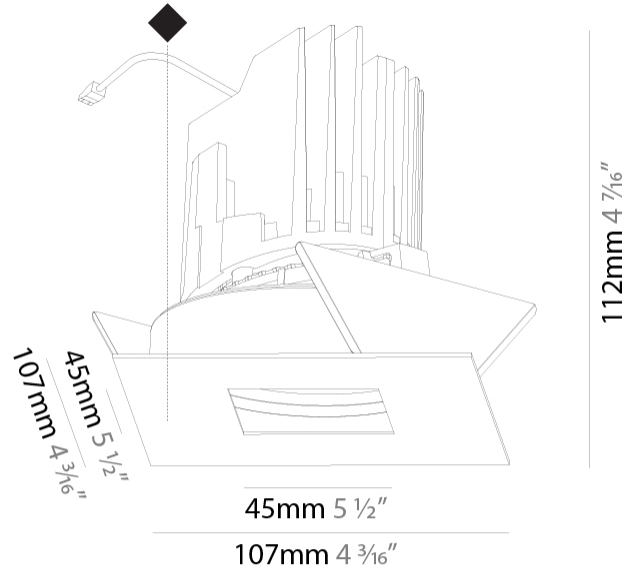

PHYSICAL

Shape: Square
Length (mm): 107
Length (in): 4 3/16
Width (mm): 107
Width (in): 4 3/16
Depth (mm): 112
Depth (in): 4 7/16
Ceiling Thickness (mm): 10 / 12.5 / 15
Ceiling Thickness (in): 3/8 or 1/2 or 9/16
Min. Recessing Depth (mm): 130
Min. Recessing Depth (in): 5 1/8
Light Distribution: Adjustable / Downlight
Weight (kg): 0.479
Weight (lbs): 1.06
Fixture Finish: SSR / BKV / CWI / CRY / HAB / LAG / UFT / ITA / RUA / RUR / MIC / FTG / MYG / TWT / LOD / PUS / FRO / FUP / KIA / POP / BLS / SPG / MEY / GOH / GUM / CHC / COM / ABZ / JAG / OBR / MOS / ROR
Fixture Material: Aluminum Die Cast
Cut-out Measurements: 98mm / 3 7/8"

ELECTRICAL

Lamp Type: LED (Zhaga Standard)
Input Wattage (W): 13.2 / 16.5
Total Output Wattage (W): 12 / 14
Dimming: Tri-Mode (Non-Dimming and Phase Dimming (120Vac only) and 0-10V Dimming)
Driver Included: No
Driver Location: Recessed Housing
Driver Type: Constant Current - Universal
Driver Class: Class 2
Housing: See components
Input Voltage (V): 120 - 277
Constant Current (MA): 350

LED

Number of LEDs: 1
Color Temperature (°K): 2700 / 3000 / 3500 / 4000
Max. Delivered Lumen (lm): 850 / 950 / 1019 / 1040
Nominal Lumen (lm): 960 / 1070 / 1156 / 1180
CRI: >90 CRI
Lamp Life (hrs): 50000

OPTICAL

Reflector°: 10
Adjustability: Rotational 355°; Tilt 30°

RATINGS AND CERTIFICATIONS

Certified By: Certified for North American Standards
IP rating: IP20